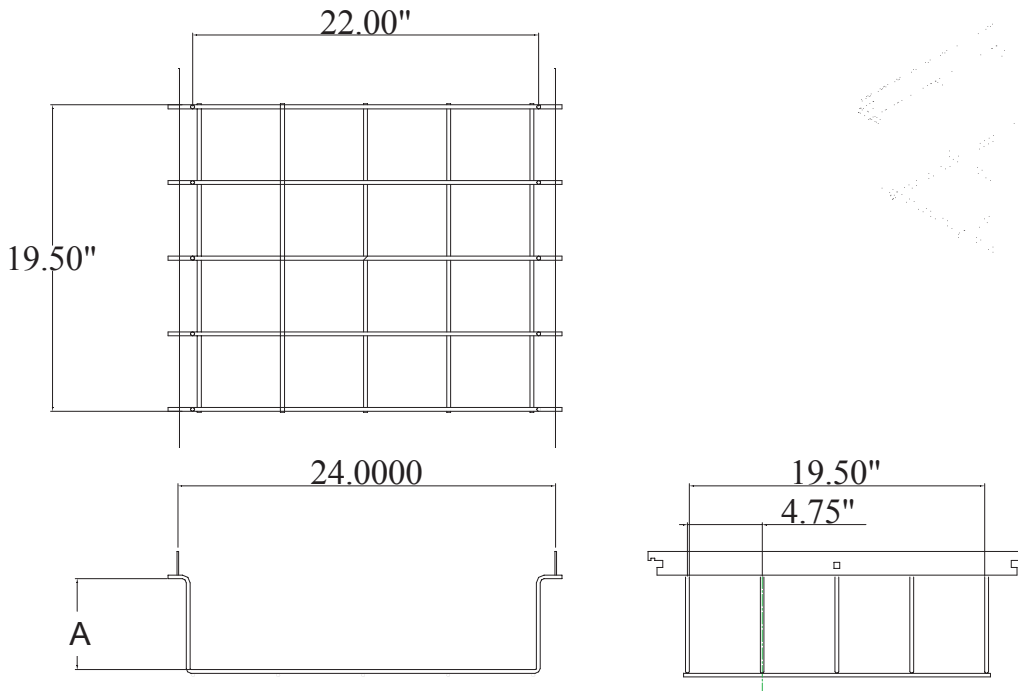

CM 301 Series - Click-In™ SNAKE CANYON®

Part Number	Loading Dimensions		Cable Capacity		Wt	Finish
	Depth (A)	Width (D)	Physical	Volume		
CM 301-2-A41	2"	22"	44si	470	4.5#	PG/PC
CM 301-4-A41	4"	22"	88si	940	5.5#	PG/PC
CM 301-6-A41	6"	22"	132si	1400	6.5#	PG/PC
CM 301-8-A41	8"	22"	176si	1880	8.0#	PG/PC
CM 301-12-A41	12"	22"	264si	2820	9.5#	PG/PC

50% FILL AS PER NEC ARTICLE 392.9B .25 OD

Click-In Snake Canyon® simply indexes into the under structure of an AR Interface™ data center floor to offer a high capacity cable path that can hold close to 3000 data cables. No tools, hardware or attachments to the floor pedestals required to complete the installation.